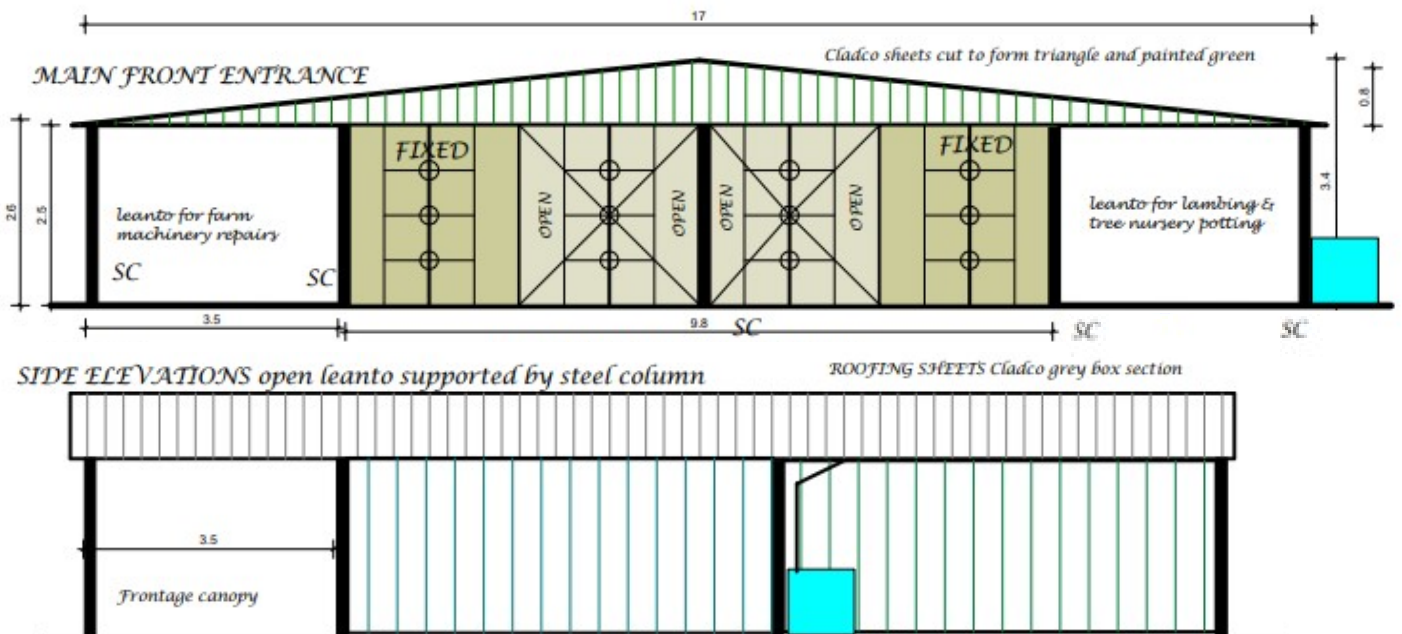

Accessible Kazuba KL2 to replace Farm Toilet when funds available

Approved Roof, Canopies over Container Workshop & Toilet

Debenham Shed

Information Sheet 6 page 2 24.06.21

Happy Shedders completing the 2nd Wall of internal insulated cladding

Workshop enhanced by repaint and attractive garden built by shed family team